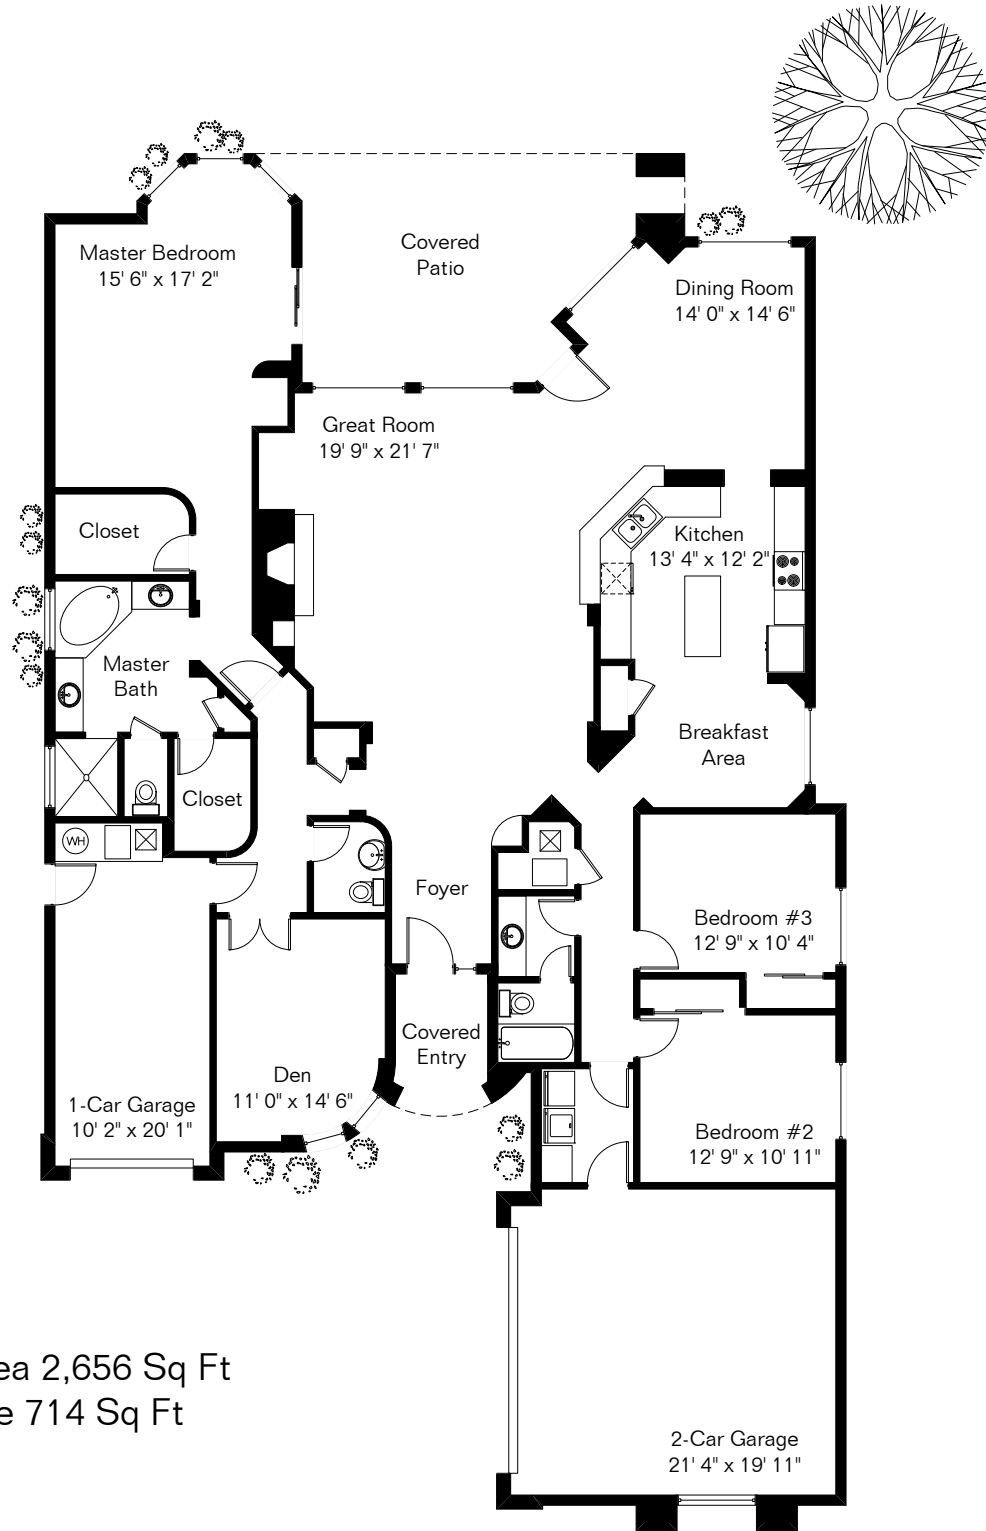

The square footages and room size information are deemed to be reliable but are not guaranteed and should be independently verified.

6177 N Via Jaspeada

Living Area 2,656 Sq Ft
Garage 714 Sq Ft

Site Visit April 2017

0 ft. 6 ft. 10 ft. 20 ft.

Copyright 2017 Floor Plans First! LLC
All Rights Reserved.

www.FloorPlansFirst.com

Toll Free (877) 887-1500
Voice (520) 881-1500
Fax (520) 791-7701

Floor Plans First!
See the Floor Plan First!